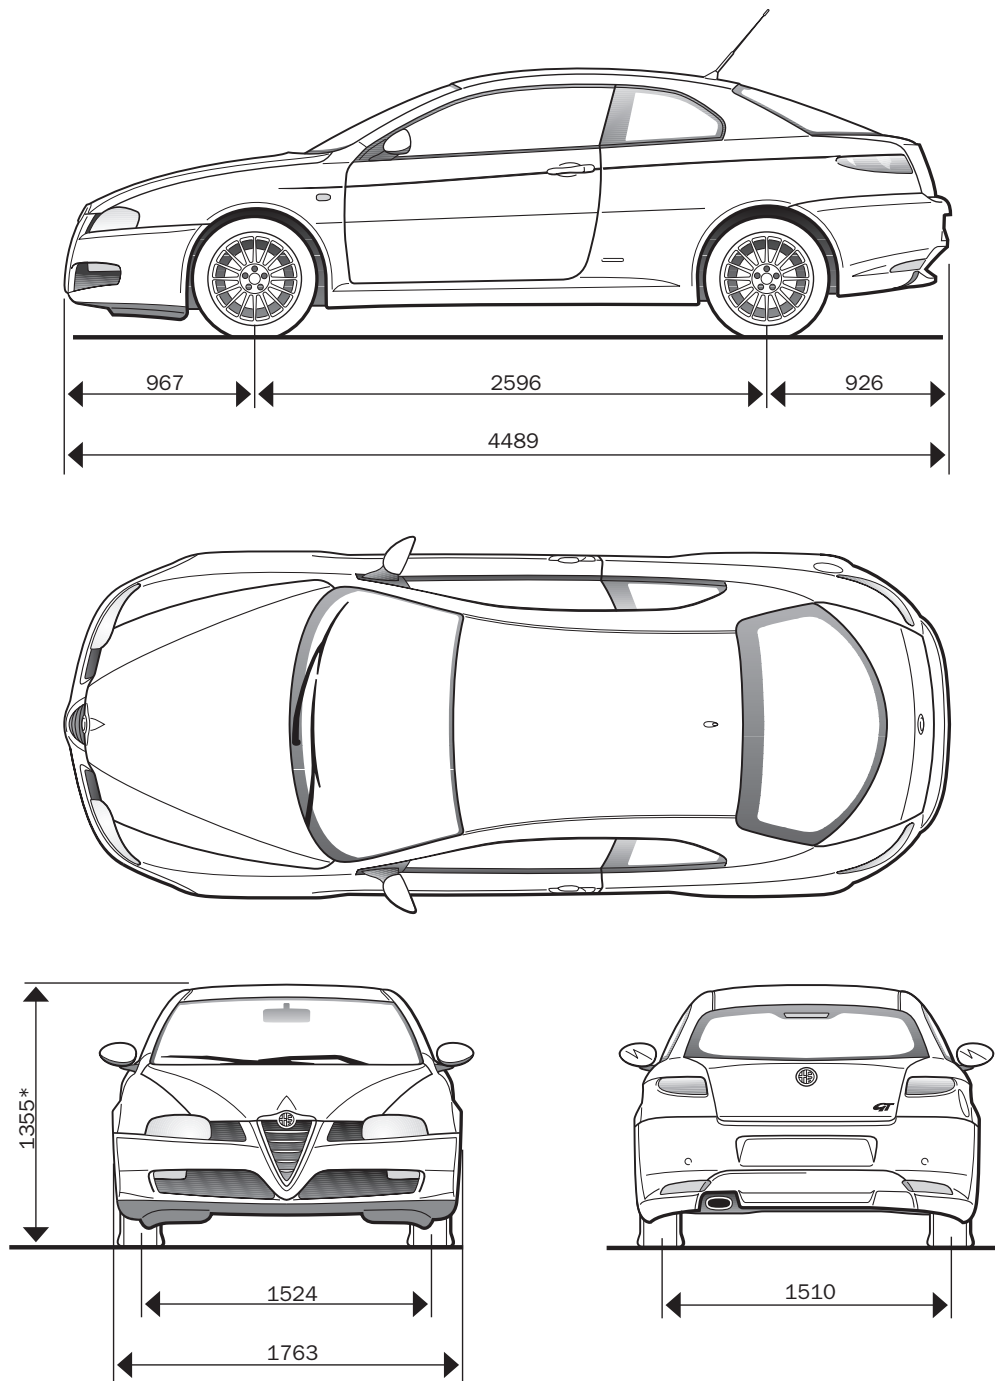

DIMENSIONS

3.2 V6 24v

*2.0 JTS version, height: 1362

*1.9 JTDm 16v version, height: 1366

Dimensions are expressed in mm

BODYWORK - DIMENSIONS

Main Features	2.0 JTS	3.2 V6	1.9 JTDm 16v
No. of seats	5	5	5
No. of doors	2	2	2
Length/Width (mm)	4489/1763	4489/1763	4489/1763
Height, unladen (mm)	1362	1355	1366
Wheelbase (mm)	2596	2596	2596
Front/rear track, unladen (mm)	1524/1510	1524/1510	1524/1510
VDA luggage capacity (dm ³)	320/905	320/905	320/905