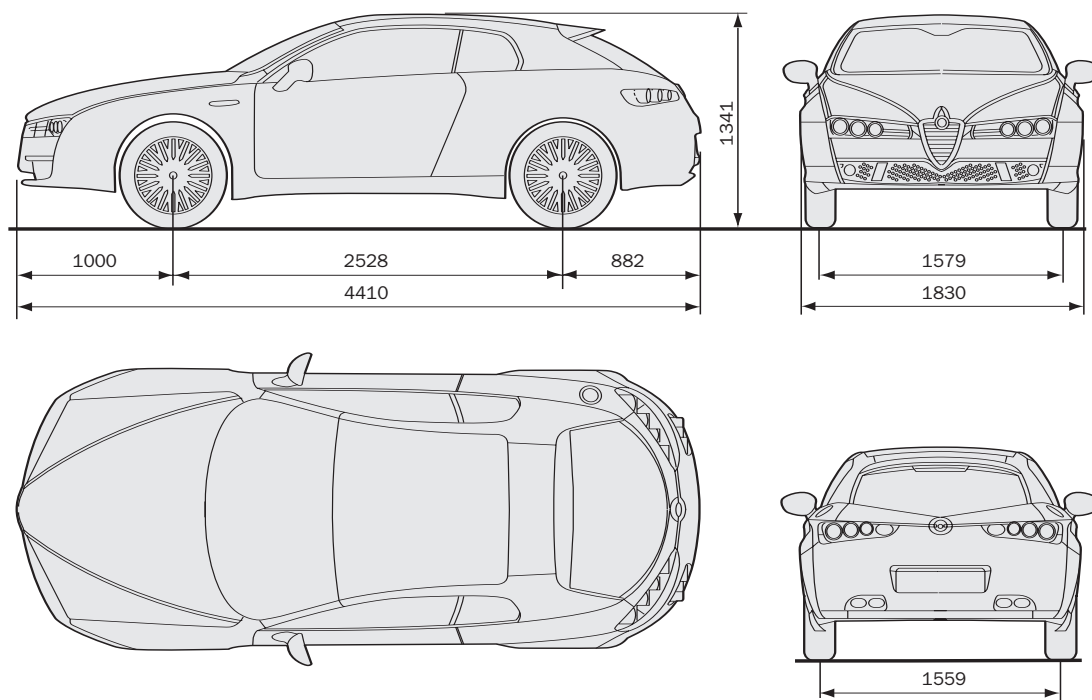

● = standard ○ = optional – = not available

Alfa Brera Dimensions

Body - Dimensions

	2.2 JTS	3.2 JTS V6	2.4JTDM
No. of seats	2+2	2+2	2+2
No. of doors	3	3	3
Length / Width (mm)	4410 / 1830	4410 / 1830	4410 / 1830
Height (mm)	1341	1341	1341
Wheelbase (mm)	2528	2528	2528
Front / rear track (mm)	1579*	1579*	1579*
Luggage compartment capacity (dm ³)	300 / 610**	300 / 610**	300 / 610**