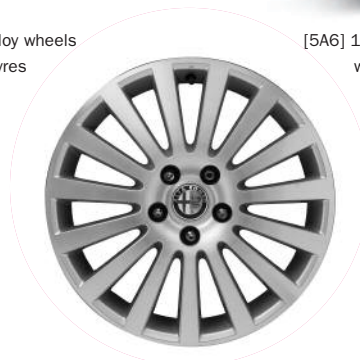

[420] 18" Spoke design alloy wheels
with 235/45 R 18 tyres

[5A6] 18" 5 hole design alloy wheels
with 235/45 R 18 tyres

[56J] 18" 7 hole design alloy wheels
with 235/45 R 18 tyres

[432] 17" 5 hole design alloy wheels
with 225/50 R 17 tyres