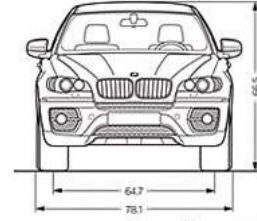

Measurements shown are in inches

Weight

Unladen Weight	5269 lbs
Weight distribution, front/rear	51.9/48.1%
Weight distrobution, front/rear	51.9/48.1 %

Engine

Liters/type	4.4-liter/twin-turbocharged/V-8
Bore/Stroke	3.50/3.48 inch
Nominal output/rpm	400/5500-6400 (440/5500-6000) hp
Maximum torque/rpm	450/1750-4500 (480/2000) lb-ft
Bore/stroke	3.50/3.48 inches