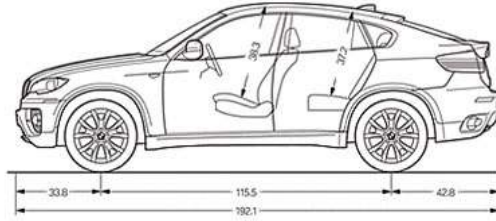

Measurements shown are in inches

Weight

Unladen Weight	5269 lbs
Weight distribution, front/rear	51.9/48.1%
Weight distrobution, front/rear	51.9/48.1 %

Engine

Liters/type	4.4-liter/twin-turbocharged/V-8
Bore/Stroke	3.50/3.48 inch
Nominal output/rpm	400/5500-6400 (440/5500-6000) hp
Maximum torque/rpm	450/1750-4500 (480/2000) lb-ft
Bore/stroke	3.50/3.48 inches

Transmission

Automatic gear ratios - I / II / III	4.17/2.34/1.52: 1
Automatic gear ratios - IV / V / VI / VII / R	1.14/0.87/0.69/—/3.40: 1
Final drive ratio	3.64 : 1

Performance

Drag Coefficient	0.37 C_d
Top speed ¹	129 [156] mph
Acceleration 0-60 mph ²	5.3 (5.1) sec