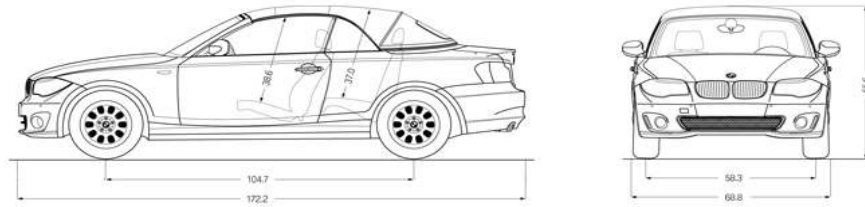

All dimensions are shown in inches and apply to 128i with standard wheels.

Weight

Unladen weight	3638(3704) lb
Weight distribution, front/rear – Manual transmission	49.4/50.6 %
Weight distribution, front/rear – Automatic transmission (128i: steptronic transmission; 135i: 7-speed Double Clutch Transmission [DCT])	49.7/50.3 %
Permitted payload	750 lb
Permitted axle load, front/rear	2161/2469 lb

Wheel dimensions – standard – front	18 x 7.5
Wheel dimensions – standard – rear	18 x 8.5

Material	light cast alloy
----------	-------------------------

Brakes

1. Top speed limited electronically. All-season tires limited to 130 mph.
2. BMW AG test results. BMW urges you to obey all posted speed laws and always wear safety belts.
3. EPA-estimated figures are for comparison purposes only. Your actual mileage will vary, depending on speed, driving habits, trip length and driving conditions; actual mileage may be lower.